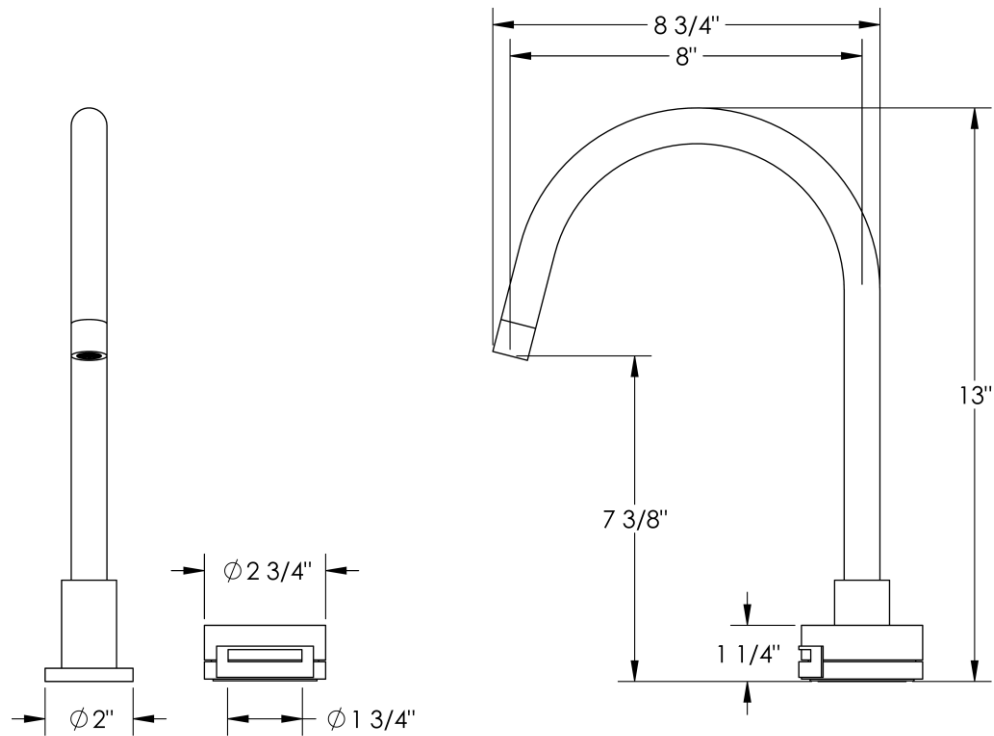

21-7.1.3-ELMNT
Deck Mount Kitchen Faucet

Meets the applicable requirements of ASME A112.18.1-2005/CSA B125.1-05, entitled "Plumbing Supply Fittings"